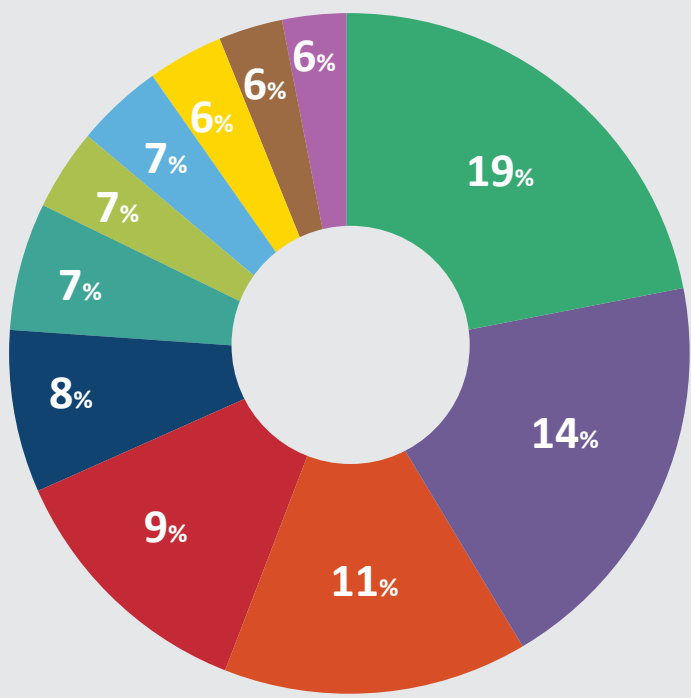

- Elementary Storage Occupations
- Large Goods Vehicle Drivers
- Postal Workers, Mail Sorters and Couriers
- Bus and Coach Drivers
- Van Drivers
- Transport Managers and Directors
- Fork-lift Drivers
- Vehicle Technicians and Mechanics
- Taxi and Cab Drivers
- Packers, Canners and Fillers
- Storage Managers and Directors